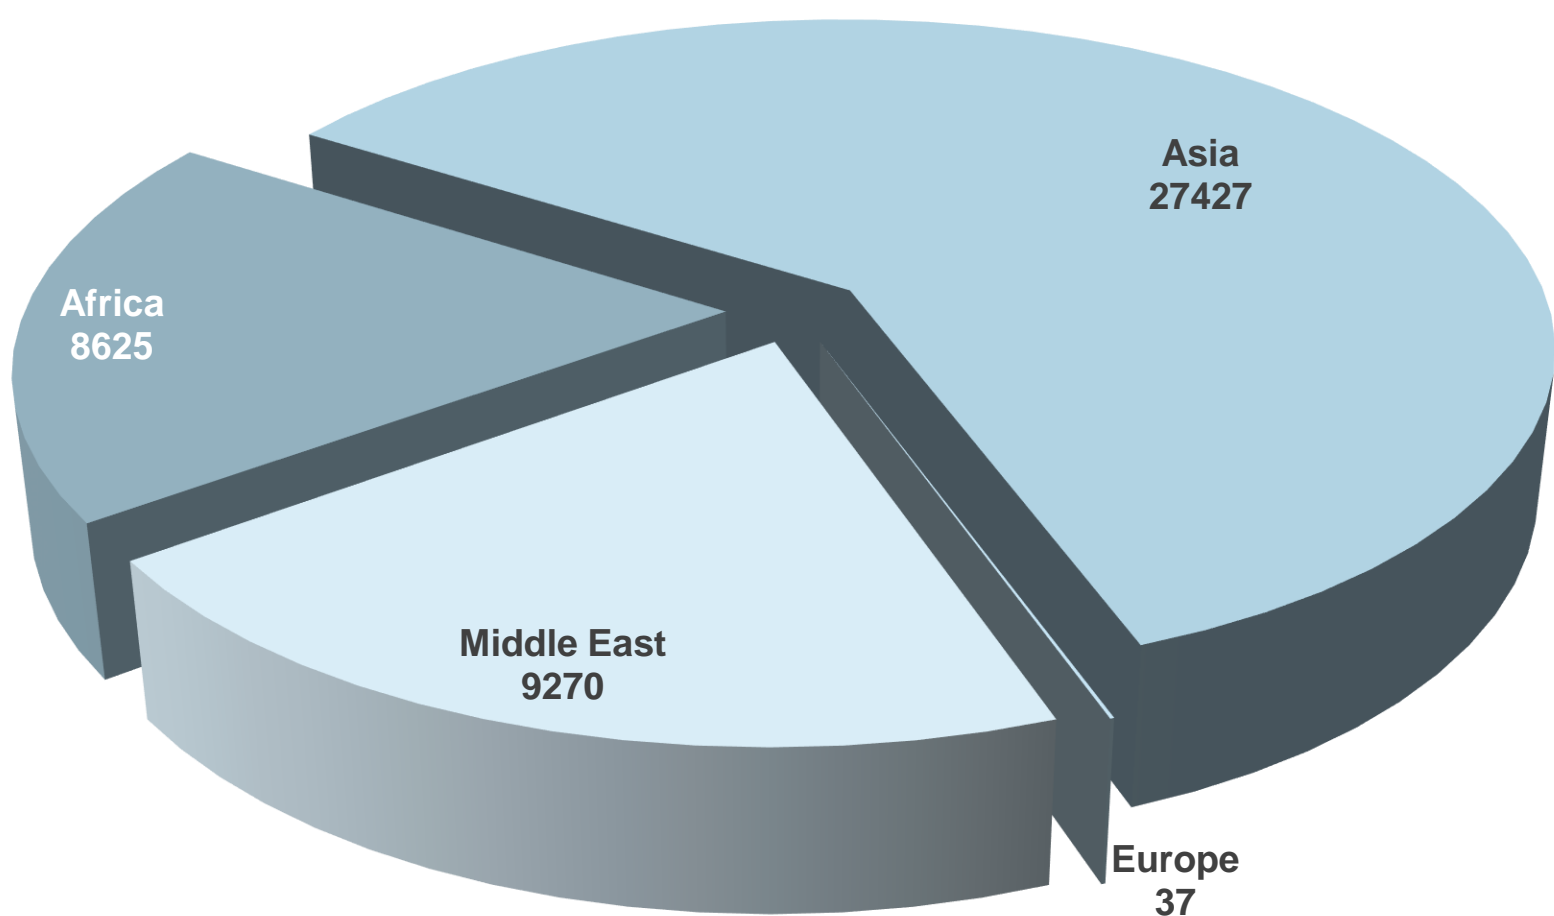

MAJOR EXPORTERS OF VEHICLES (UNITS NOS.) (SEPT'24)

EXPORTERS	EXPORTS
HYUNDAI MOTORS CO.	11300
MARUTI SUZUKI INDIA LTD.	11172
NISSAN INDIA LTD.	7200
HONDA MOTORS LTD.	4646
ISUZU INDIAN LTD.	3200
TOYOTA MOTOR CORP.	3200
RENAULT INDIA PVT. LTD.	2700
KIA MOTOR CORP.	900
CITROEN MOTOR CORP. PVT. LTD.	850
DAIMER INDIA COMMERCIAL VEHICLES PVT. LTD.	125

**Region-wise Auto Exports from India
(Sept'24)**

NOTE: Above statistics is drawn from data received from port and custom authorities, while all information is believed to be correct, the editors of this compilation or J M Baxi do not guarantee the authenticity of data.